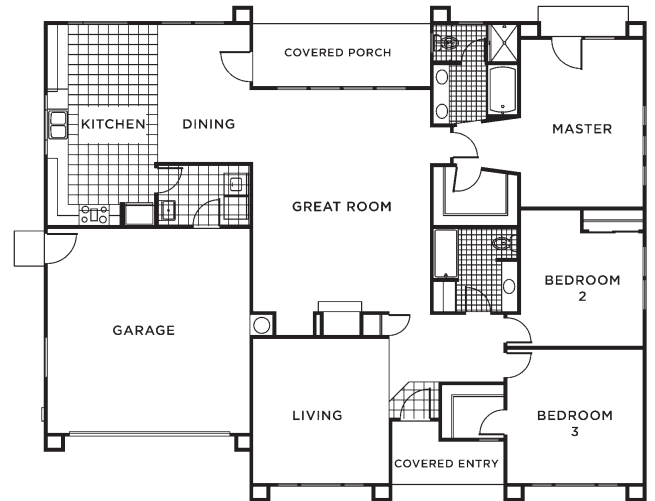

The Bartlett

2086 Square Feet

3 Bedroom · 2 Bath

*Flex space for Living Room, Home Office
or Fourth Bedroom*

Standard 2-car Garage with 3-car Garage Option

The thoughtfully-designed **BARTLETT** offers many choices to suit differing lifestyles. A flex space near the front entry can be a living room, home office or fourth bedroom. The Great Room has a dramatic vaulted ceiling and fireplace, opening to an informal dining area and gourmet kitchen, perfect for entertaining friends and family. A laundry area is located just steps away. The master suite includes a walk-in closet, a bath with separate shower, soaking tub and dual vanities. Offers the best of home entertainment living.